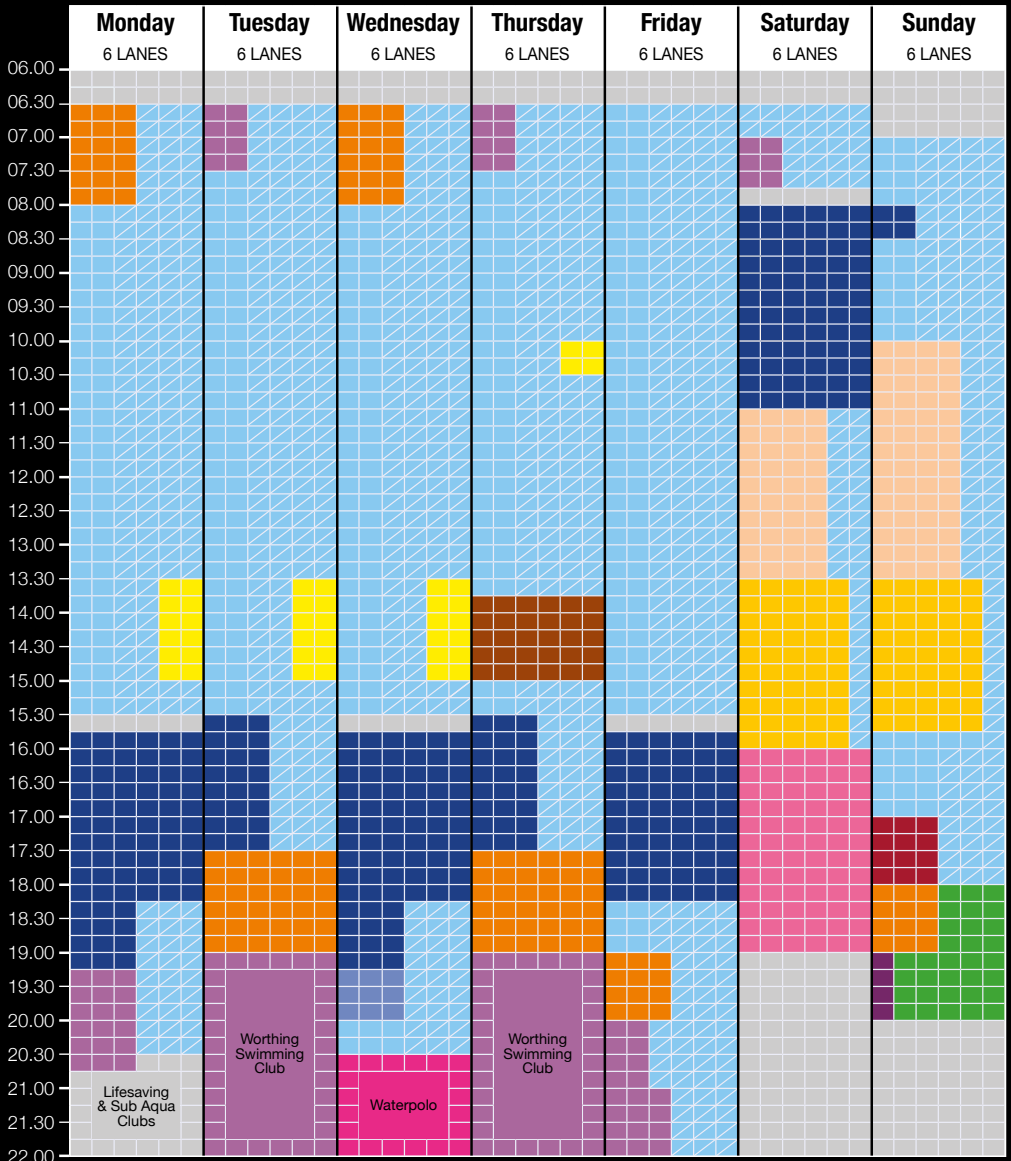

# Term Time Swimming Timetable

MAIN POOL  
Variable depths

Please ask at reception for pool depths. Lanes are subject to change at the discretion of staff.

# Term Time Swimming Timetable

TEACHING/DIVING POOL  
Variable depths

Please ask at reception for pool depths

# School Holiday Swimming Timetable

**MAIN POOL**  
Variable depths

Dates: Monday 18th February 2019 – Sunday 24th February 2019  
Monday 8th April 2019 – Monday 22nd April 2019

Please ask at reception for pool depths. Lanes are subject to change at the discretion of staff.

# School Holiday Swimming Timetable

**TEACHING/DIVING POOL**  
Variable depths

Dates: Monday 18th February 2019 – Sunday 24th February 2019  
Monday 8th April 2019 – Monday 22nd April 2019

Please ask at reception for pool depths