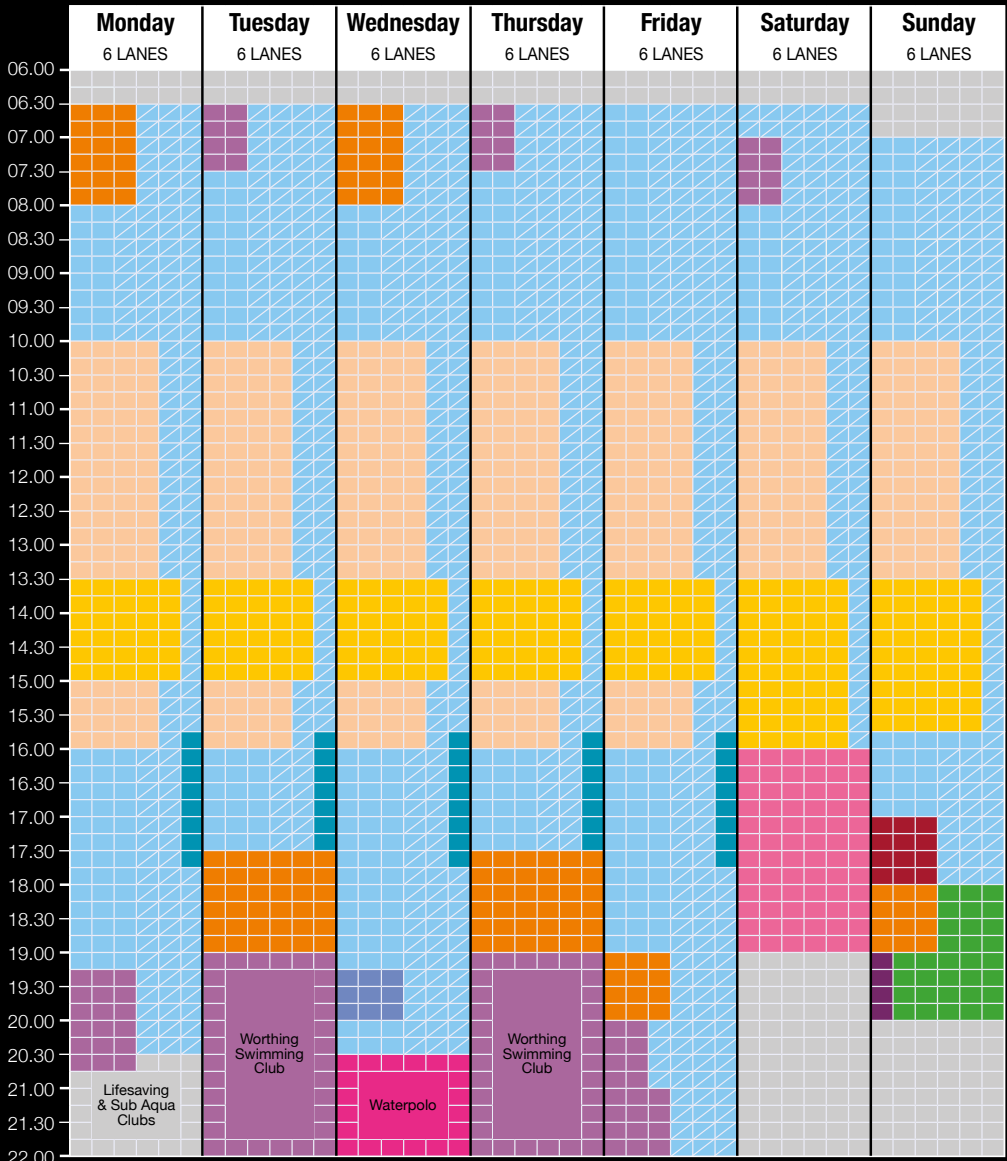

# Term Time Swimming Timetable

TEACHING/DIVING POOL  
Variable depths

Please ask at reception for pool depths

## Colour Guide:

- |                  |               |                    |
|------------------|---------------|--------------------|
| General Swimming | Aquaschool    | Staff Training     |
| Adult Lessons    | Parties       | Front Crawl Clinic |
| Aqua Fit         | Public Diving | WSC                |
|                  | Schools       | CLOSED             |

# School Holiday Swimming Timetable

**MAIN POOL**  
Variable depths

Dates: Monday 18th February 2019 – Sunday 24th February 2019  
Monday 8th April 2019 – Monday 22nd April 2019

Please ask at reception for pool depths. Lanes are subject to change at the discretion of staff.

# School Holiday Swimming Timetable

**TEACHING/DIVING POOL**  
Variable depths

Dates: Monday 18th February 2019 – Sunday 24th February 2019  
Monday 8th April 2019 – Monday 22nd April 2019

Please ask at reception for pool depths