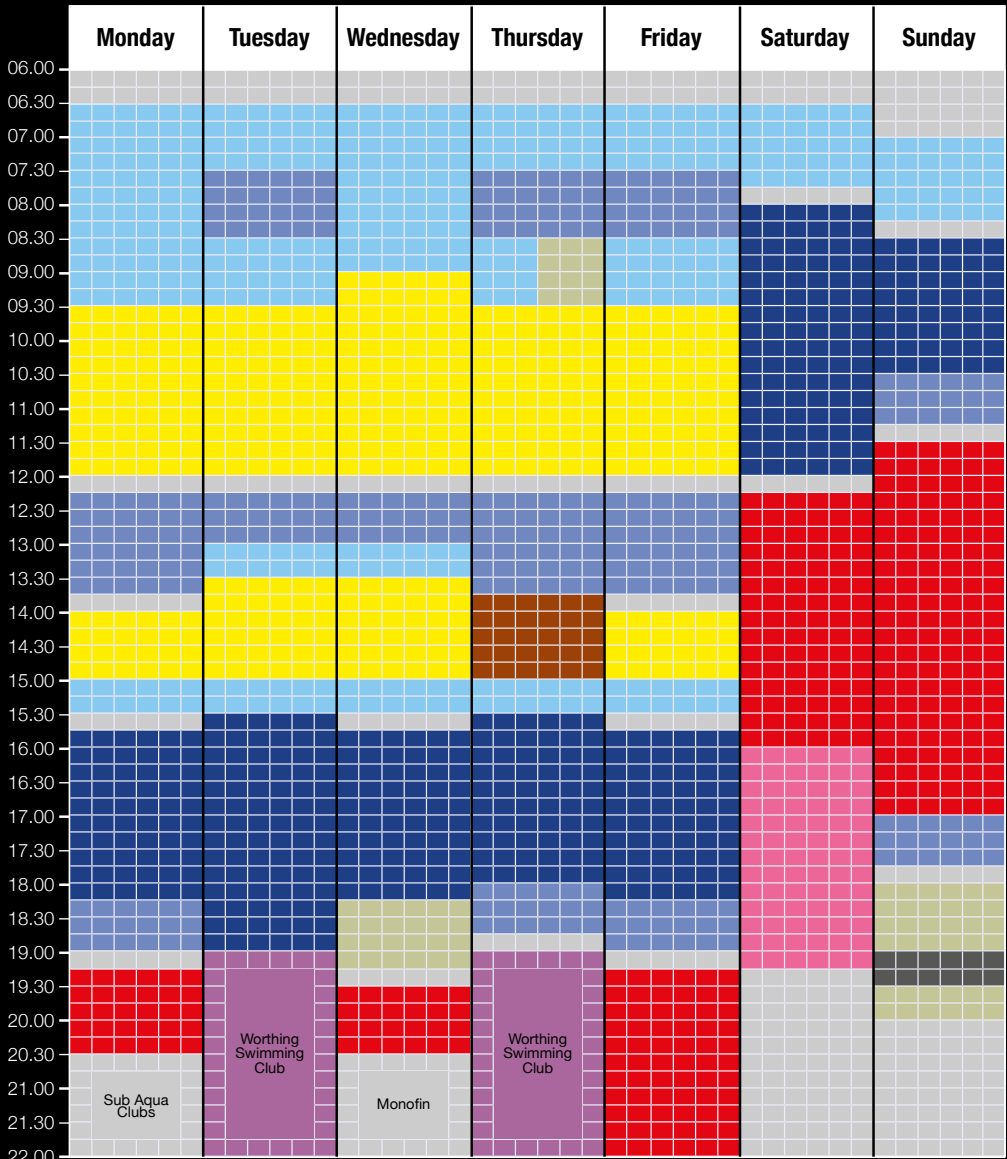

# Term Time Swimming Timetable

MAIN POOL  
Variable depths

Please ask at reception for pool depths. Lanes are subject to change at the discretion of staff.

# Term Time Swimming Timetable

TEACHING/DIVING POOL  
Variable depths

Please ask at reception for pool depths

# School Holiday Swimming Timetable

**MAIN POOL**  
Variable depths

Dates: Monday 18th February 2019 – Sunday 24th February 2019  
Monday 8th April 2019 – Monday 22nd April 2019

Please ask at reception for pool depths. Lanes are subject to change at the discretion of staff.

# School Holiday Swimming Timetable

**TEACHING/DIVING POOL**  
Variable depths

Dates: Monday 18th February 2019 – Sunday 24th February 2019  
Monday 8th April 2019 – Monday 22nd April 2019

Please ask at reception for pool depths