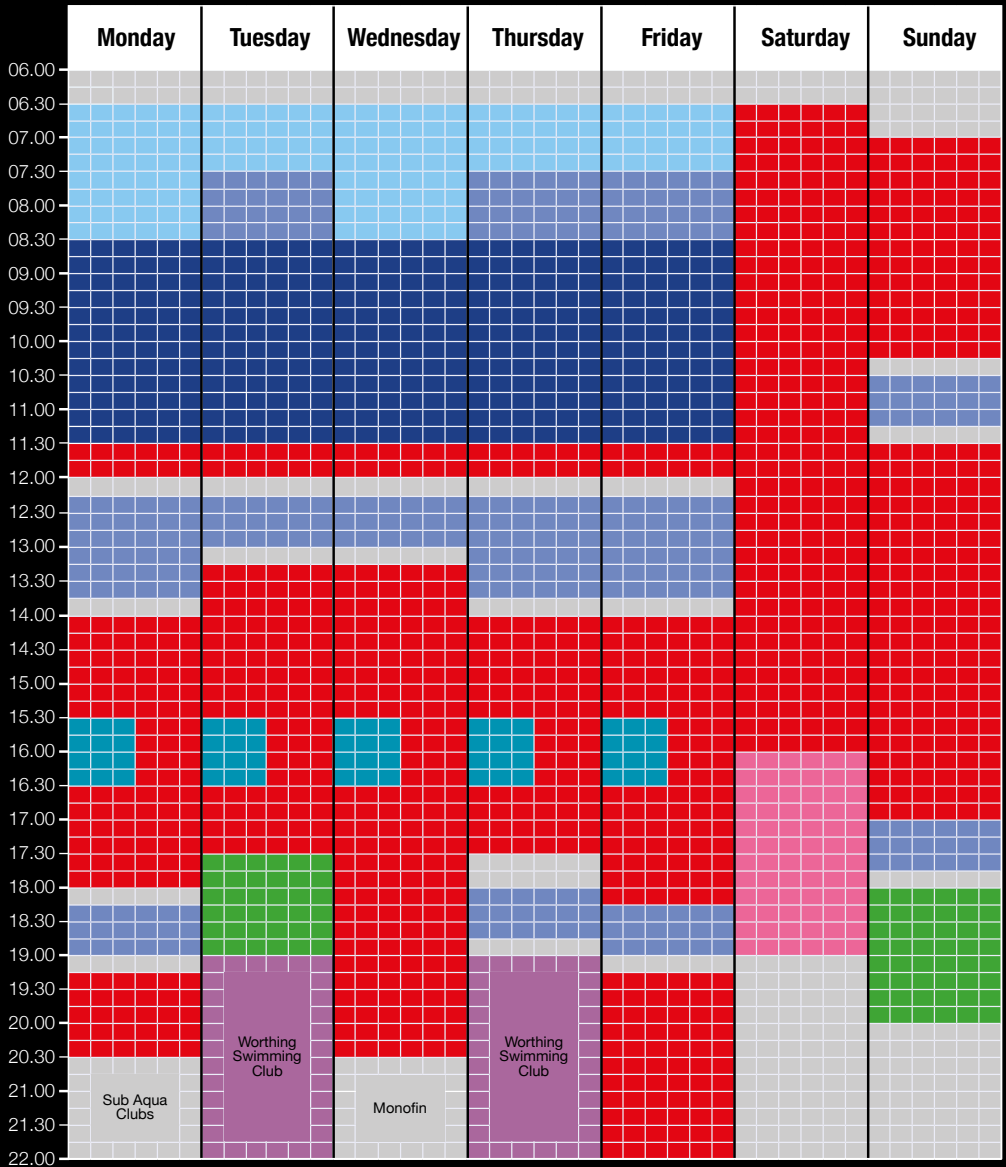

# School Holiday Swimming Timetable

**MAIN POOL**  
Variable depths

Dates: Monday 18th February 2019 – Sunday 24th February 2019  
Monday 8th April 2019 – Monday 22nd April 2019

Please ask at reception for pool depths. Lanes are subject to change at the discretion of staff.

**Colour Guide:**

- General Swimming
- Lane Swimming
- Adult Coaching
- Adults Only
- Aqua Fit
- Disabled Lane
- Fun Time - Inflatables
- Fun Time - Mats
- Junior Coaching
- NPLQ Course
- Parties
- Waterpolo
- WSC
- CLOSED

# School Holiday Swimming Timetable

**TEACHING/DIVING POOL**  
Variable depths

Dates: Monday 18th February 2019 – Sunday 24th February 2019  
Monday 8th April 2019 – Monday 22nd April 2019

Please ask at reception for pool depths

## LEISURE POOL

Dates: Monday 18th February 2019 – Sunday 24th February 2019  
Monday 8th April 2019 – Monday 22nd April 2019

Please ask at reception for full details on leisure pool features