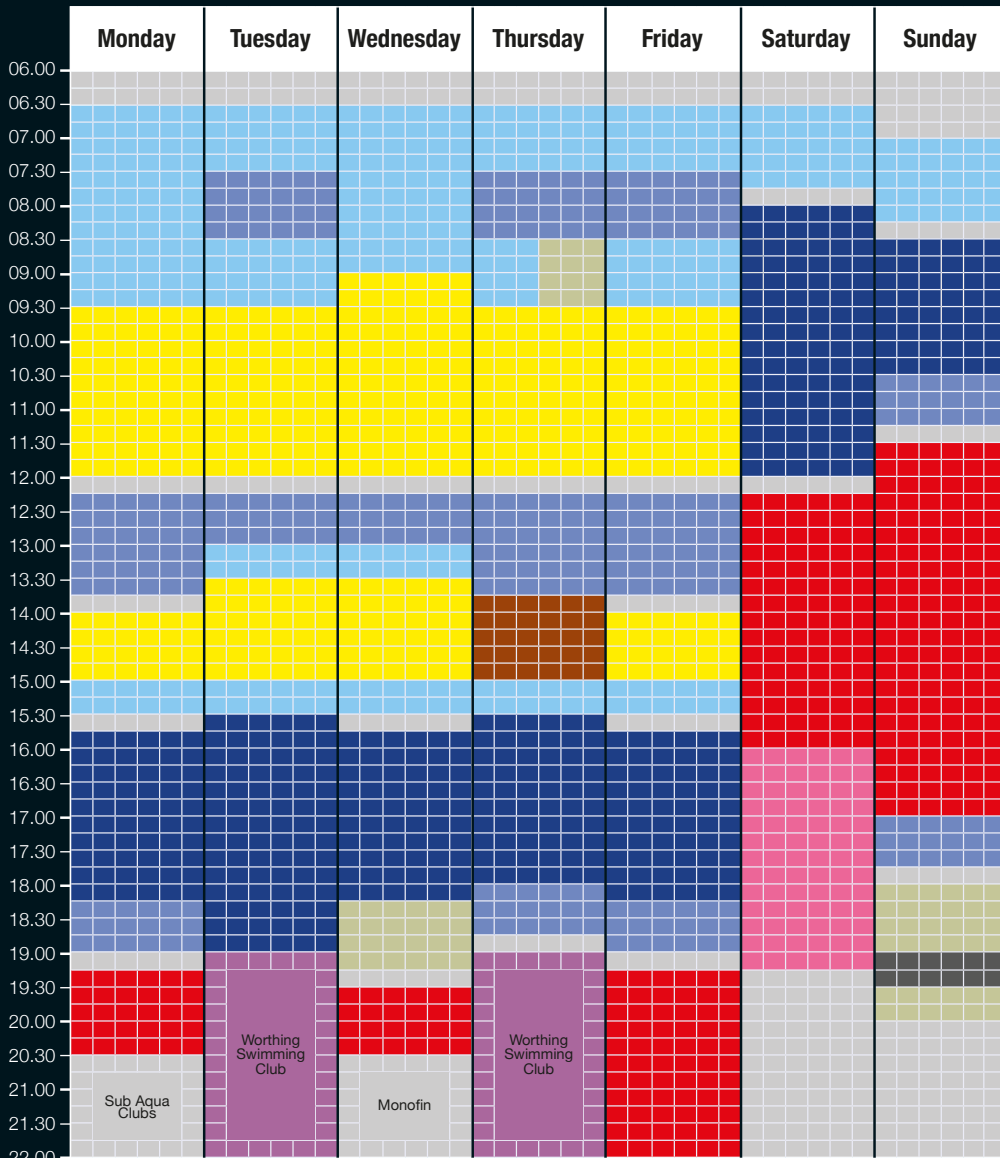

# Term Time Swimming Timetable

MAIN POOL  
Variable depths

Please ask at reception for pool depths. Lanes are subject to change at the discretion of staff.

# Term Time Swimming Timetable

TEACHING/DIVING POOL  
Variable depths

Please ask at reception for pool depths

# School Holiday Swimming Timetable

**MAIN POOL**  
Variable depths

Dates: Monday 22nd October 2018 to Sunday 28th October 2018  
Tuesday 18th December 2018 to Sunday 6th January 2019

Please ask at reception for pool depths. Lanes are subject to change at the discretion of staff.

# School Holiday Swimming Timetable

**TEACHING/DIVING POOL**  
Variable depths

Dates: Monday 22nd October 2018 to Sunday 28th October 2018  
Tuesday 18th December 2018 to Sunday 6th January 2019

Please ask at reception for pool depths