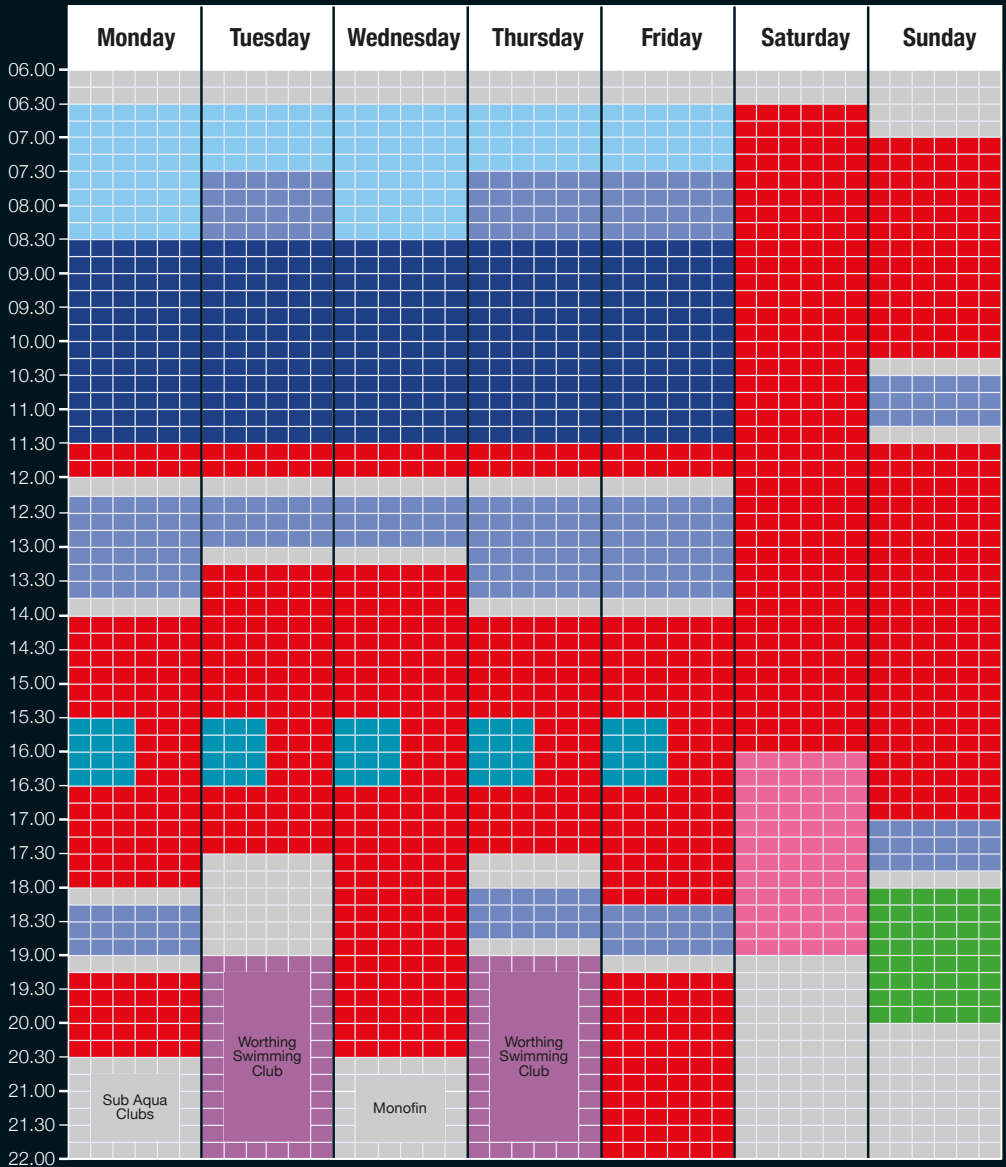

# Term Time Swimming Timetable

TEACHING/DIVING POOL  
Variable depths

Please ask at reception for pool depths

# School Holiday Swimming Timetable

**MAIN POOL**  
Variable depths

Dates: Monday 22nd October 2018 to Sunday 28th October 2018  
Tuesday 18th December 2018 to Sunday 6th January 2019

Please ask at reception for pool depths. Lanes are subject to change at the discretion of staff.

**Colour Guide:**

- General Swimming
- Lane Swimming
- Adult Coaching
- Adults Only
- Aqua Fit
- Fun Time - Inflatables
- Fun Time - Mats
- Junior Coaching
- NPLQ Course
- Parties
- Waterpolo
- WSC
- CLOSED

# School Holiday Swimming Timetable

**TEACHING/DIVING POOL**  
Variable depths

Dates: Monday 22nd October 2018 to Sunday 28th October 2018  
Tuesday 18th December 2018 to Sunday 6th January 2019

Please ask at reception for pool depths