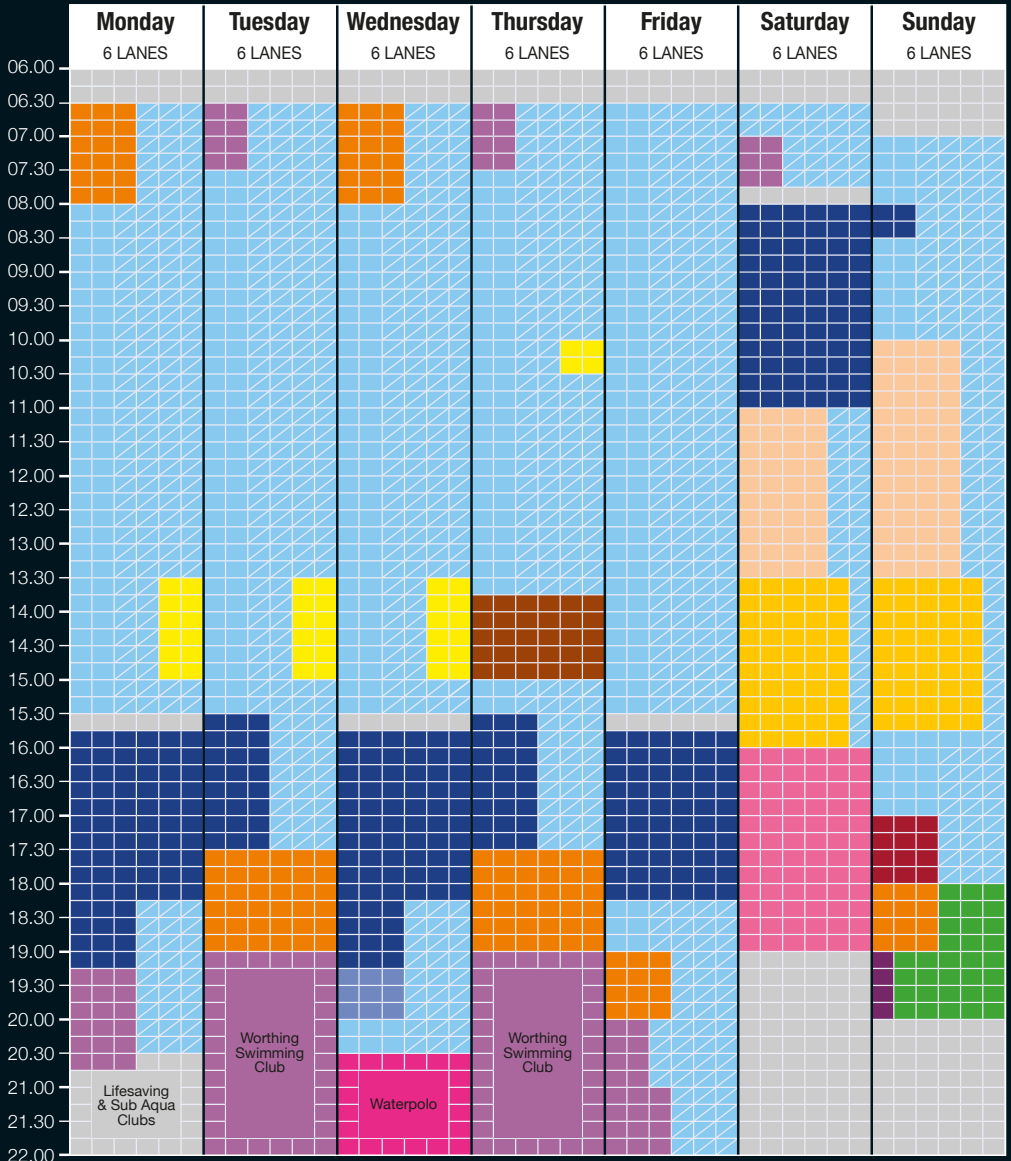

# Term Time Swimming Timetable

MAIN POOL  
Variable depths

Please ask at reception for pool depths. Lanes are subject to change at the discretion of staff.

# Term Time Swimming Timetable

TEACHING/DIVING POOL  
Variable depths

Please ask at reception for pool depths

# School Holiday Swimming Timetable

**MAIN POOL**  
Variable depths

Dates: Monday 22nd October 2018 to Sunday 28th October 2018  
Tuesday 18th December 2018 to Sunday 6th January 2019

Please ask at reception for pool depths. Lanes are subject to change at the discretion of staff.

# School Holiday Swimming Timetable

**TEACHING/DIVING POOL**  
Variable depths

Dates: Monday 22nd October 2018 to Sunday 28th October 2018  
Tuesday 18th December 2018 to Sunday 6th January 2019

Please ask at reception for pool depths