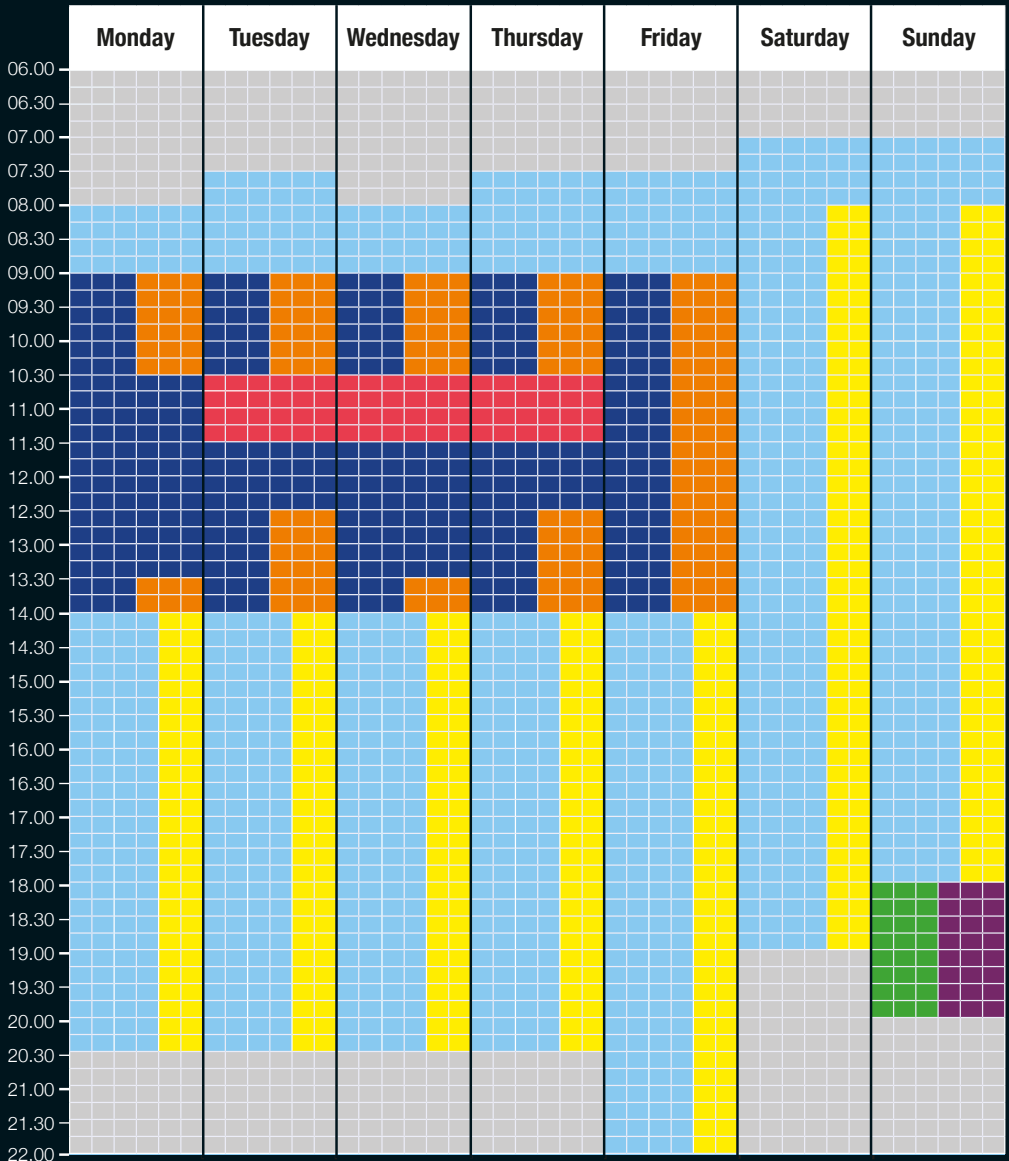

Term Time Swimming Timetable

LEISURE POOL

Please ask at reception for full details on leisure pool features

Colour Guide:

- General Swimming
- Disabled
- Shallow Half of Pool Open for General Swimming with Pirate Ship Feature Only
- Adults Only
- Parent & Baby
- Slide & all features open
- Aquaschool
- CLOSED

N.B. Slide Open from 14.00 Monday to Friday, 8.00 Saturday & Sunday